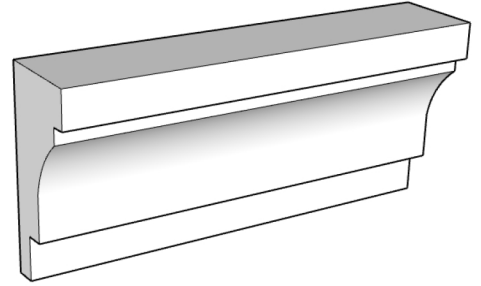

Window Casing

	A	B
CA100	6"	2-1/2"

	A	B
CA110	4"	2-1/4"

	A	B
CA120	4"	2-1/4"
CA121	5"	2-1/4"
CA122	6"	2-1/4"

VARIATIONS
AVAILABLE

	A	B
CA130	5-1/4"	3"

	A	B
CA140	5"	4-1/8"

	A	B
CA150	6-5/8"	2-1/8"

Window Casing

VARIATIONS
AVAILABLE

	A	B
CA160	6"	3-5/8"

	A	B
CA170	5-1/2"	2-5/16"

	A	B
CA180	6"	2-1/4"

Window Sill

SL100 **A** **B**
 4-3/8" 4"

SL110 **A** **B**
 5-1/4" 4"

VARIATIONS
 AVAILABLE

SL120 **A** **B**
 5-1/2" 3-7/8"

VARIATIONS
 AVAILABLE

SL130 **A** **B**
 7" 4-1/4"

SL140 **A** **B**
 5-1/8" 3"

VARIATIONS
 AVAILABLE

SL150 **A** **B**
 4" 3"

Baseboard