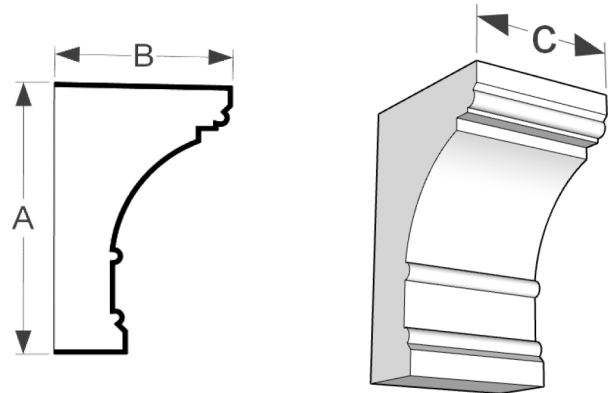

Dentil Fascia

	A	B
DF100	7-1/2"	3-1/8"

	A	B
DF110	8-3/4"	1-1/2"

	A	B
DF120	9"	2-1/4"

Dentils

Flat Dentils from Flat Stock
 "B" Thickness ranges from 1"-3"
 "C" measurement varies

	A	B	C
DB100	4-1/2"	3"	Varies

	A	B	C
DB110	5-1/2"	7"	Varies

	A	B	C
DB120	7-3/4"	6"	Varies

	A	B	C
DB130	6"	4-3/4"	Varies

	A	B	C
DB140	7-1/2"	4-3/4"	Varies

Fluted Pilasters

FP1 (Large Grooves)

Specify "A" and "B" measurement
Manufactured up to 12' in length