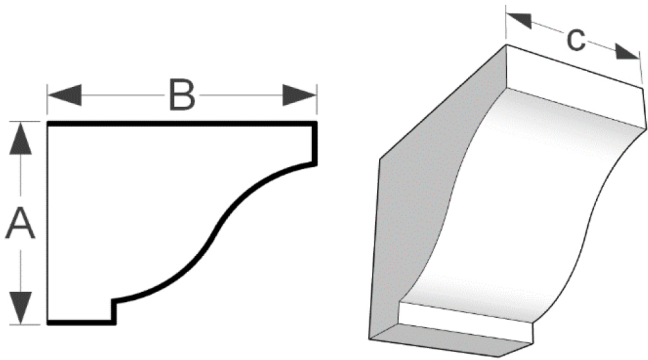

Dentil Fascia

	A	B
DF100	7-1/2"	3-1/8"

	A	B
DF110	8-3/4"	1-1/2"

	A	B
DF120	9"	2-1/4"

Dentils

Flat Dentils from Flat Stock
 "B" Thickness ranges from 1"-3"
 "C" measurement varies

	A	B	C
DB100	4-1/2"	3"	Varies

	A	B	C
DB110	5-1/2"	7"	Varies

	A	B	C
DB120	7-3/4"	6"	Varies

	A	B	C
DB130	6"	4-3/4"	Varies

	A	B	C
DB140	7-1/2"	4-3/4"	Varies

Fluted Pilasters

FP1 (Large Grooves)

Specify "A" and "B" measurement
Manufactured up to 12' in length