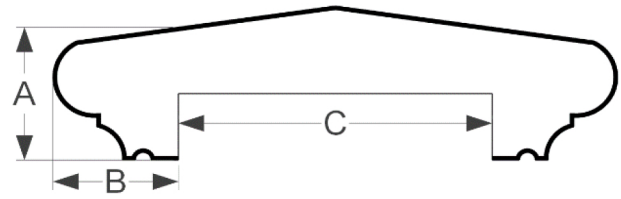

A	B	C
WCP110	4-3/8"	4"	Varies