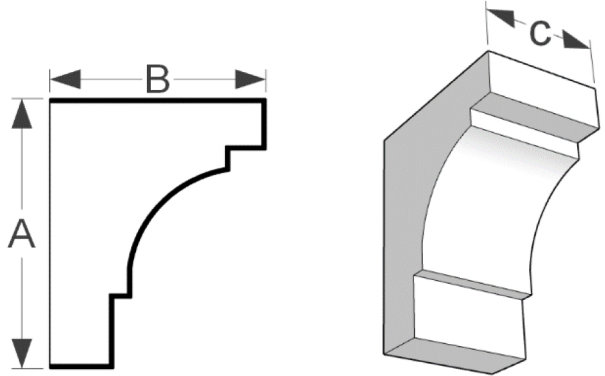

Dentil Fascia

	A	B
DF100	7-1/2"	3-1/8"

	A	B
DF110	8-3/4"	1-1/2"

	A	B
DF120	9"	2-1/4"

Dentils

Flat Dentils from Flat Stock
 "B" Thickness ranges from 1"-3"
 "C" measurement varies

	A	B	C
DB100	4-1/2"	3"	Varies

	A	B	C
DB110	5-1/2"	7"	Varies

	A	B	C
DB120	7-3/4"	6"	Varies

	A	B	C
DB130	6"	4-3/4"	Varies

	A	B	C
DB140	7-1/2"	4-3/4"	Varies

Fluted Pilasters

FP1 (Large Grooves)

Specify "A" and "B" measurement
Manufactured up to 12' in length