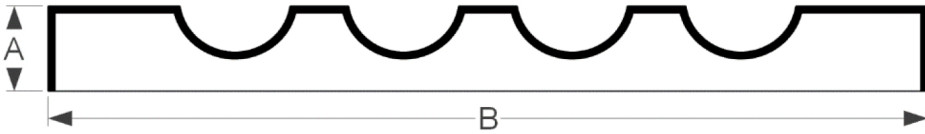

	A	B	C
DB110	5-1/2"	7"	Varies

	A	B	C
DB120	7-3/4"	6"	Varies

	A	B	C
DB130	6"	4-3/4"	Varies

	A	B	C
DB140	7-1/2"	4-3/4"	Varies

Fluted Pilasters

FP1 (Large Grooves)

Specify "A" and "B" measurement
Manufactured up to 12' in length