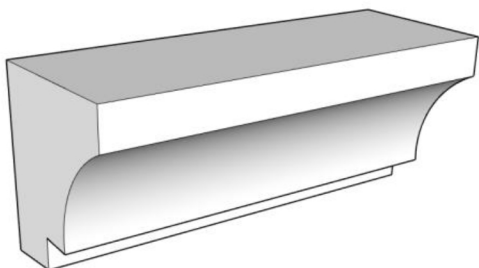

Window Casing

	A	B
CA100	6"	2-1/2"

	A	B
CA110	4"	2-1/4"

	A	B
CA120	4"	2-1/4"
CA121	5"	2-1/4"
CA122	6"	2-1/4"

VARIATIONS
AVAILABLE

	A	B
CA130	5-1/4"	3"

	A	B
CA140	5"	4-1/8"

	A	B
CA150	6-5/8"	2-1/8"

Window Casing

VARIATIONS
AVAILABLE

	A	B
CA160	6"	3-5/8"

	A	B
CA170	5-1/2"	2-5/16"

	A	B
CA180	6"	2-1/4"

Window Sill

SL100 **A** **B**
 4-3/8" 4"

SL110 **A** **B**
 5-1/4" 4"

VARIATIONS
 AVAILABLE

SL120 **A** **B**
 5-1/2" 3-7/8"

VARIATIONS
 AVAILABLE

SL130 **A** **B**
 7" 4-1/4"

SL140 **A** **B**
 5-1/8" 3"

VARIATIONS
 AVAILABLE

SL150 **A** **B**
 4" 3"

Baseboard