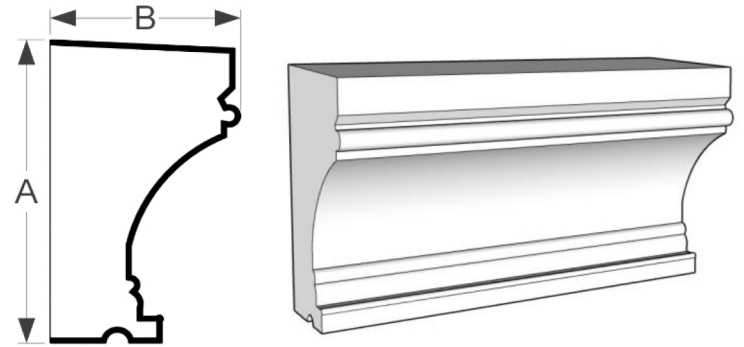

Window Casing

	A	B
CA100	6"	2-1/2"

	A	B
CA110	4"	2-1/4"

	A	B
CA120	4"	2-1/4"
CA121	5"	2-1/4"
CA122	6"	2-1/4"

VARIATIONS
AVAILABLE

	A	B
CA130	5-1/4"	3"

	A	B
CA140	5"	4-1/8"

	A	B
CA150	6-5/8"	2-1/8"

Window Casing

VARIATIONS
AVAILABLE

	A	B
CA160	6"	3-5/8"

	A	B
CA170	5-1/2"	2-5/16"

	A	B
CA180	6"	2-1/4"

Window Sill

SL100 **A** **B**
 4-3/8" 4"

SL110 **A** **B**
 5-1/4" 4"

VARIATIONS
 AVAILABLE

SL120 **A** **B**
 5-1/2" 3-7/8"

VARIATIONS
 AVAILABLE

SL130 **A** **B**
 7" 4-1/4"

SL140 **A** **B**
 5-1/8" 3"

VARIATIONS
 AVAILABLE

SL150 **A** **B**
 4" 3"

Baseboard