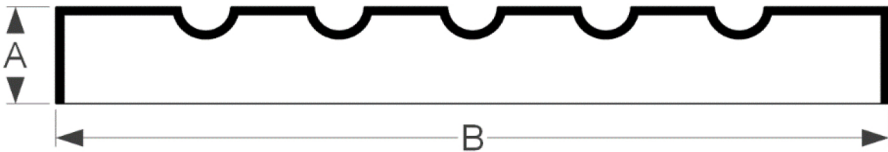

Dentil Fascia

	A	B
DF100	7-1/2"	3-1/8"

	A	B
DF110	8-3/4"	1-1/2"

	A	B
DF120	9"	2-1/4"

Dentils

Flat Dentils from Flat Stock
 "B" Thickness ranges from 1"-3"
 "C" measurement varies

	A	B	C
DB100	4-1/2"	3"	Varies

	A	B	C
DB110	5-1/2"	7"	Varies

	A	B	C
DB120	7-3/4"	6"	Varies

	A	B	C
DB130	6"	4-3/4"	Varies

	A	B	C
DB140	7-1/2"	4-3/4"	Varies

Fluted Pilasters

FP1 (Large Grooves)

Specify "A" and "B" measurement
Manufactured up to 12' in length

FP2 (Small Grooves)

Specify "A" and "B" measurement
Manufactured up to 12' in length

Round Bases

RBS100 **A** **B**
 4-3/8" 5-7/8"

RBS110 **A** **B**
 4-1/4" 5-1/2"

RBS120 **A** **B**
 5" 3"

RBS130 **A** **B**
 4" 4"