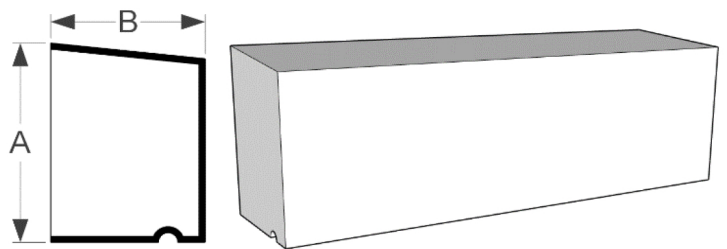

Window Casing

VARIATIONS
AVAILABLE

	A	B
CA160	6"	3-5/8"

	A	B
CA170	5-1/2"	2-5/16"

	A	B
CA180	6"	2-1/4"

Window Sill

SL100 **A** **B**
 4-3/8" 4"

SL110 **A** **B**
 5-1/4" 4"

VARIATIONS
 AVAILABLE

SL120 **A** **B**
 5-1/2" 3-7/8"

VARIATIONS
 AVAILABLE

SL130 **A** **B**
 7" 4-1/4"

SL140 **A** **B**
 5-1/8" 3"

VARIATIONS
 AVAILABLE

SL150 **A** **B**
 4" 3"

Baseboard