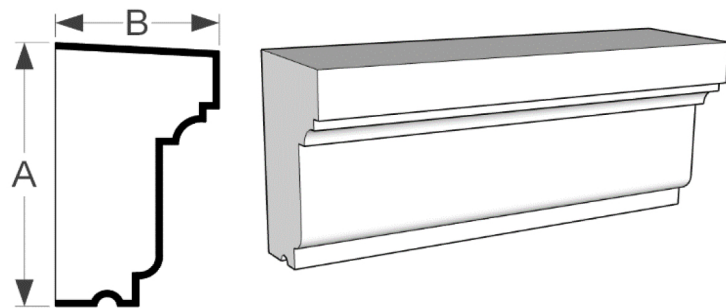

Window Casing

	A	B
CA100	6"	2-1/2"

	A	B
CA110	4"	2-1/4"

	A	B
CA120	4"	2-1/4"
CA121	5"	2-1/4"
CA122	6"	2-1/4"

VARIATIONS
AVAILABLE

	A	B
CA130	5-1/4"	3"

	A	B
CA140	5"	4-1/8"

	A	B
CA150	6-5/8"	2-1/8"

Window Casing

VARIATIONS
AVAILABLE

	A	B
CA160	6"	3-5/8"

	A	B
CA170	5-1/2"	2-5/16"

	A	B
CA180	6"	2-1/4"

Window Sill

SL100 **A** **B**
 4-3/8" 4"

SL110 **A** **B**
 5-1/4" 4"

VARIATIONS
 AVAILABLE

SL120 **A** **B**
 5-1/2" 3-7/8"

VARIATIONS
 AVAILABLE

SL130 **A** **B**
 7" 4-1/4"

SL140 **A** **B**
 5-1/8" 3"

VARIATIONS
 AVAILABLE

SL150 **A** **B**
 4" 3"

Baseboard