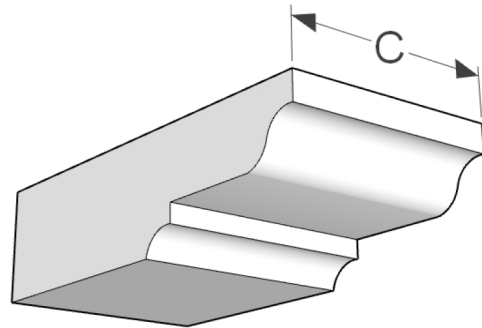

	A	B	C	D
QU100	12"	2"	12"	12"

VARIATIONS
AVAILABLE

	A	B	C	D
QU110	12"	1-1/2"	12"	12"

Corners

VARIATIONS
AVAILABLE

	A	B	C	D
QU120	12"	1-1/2"	12"	12"

	A	B	C	D
QU130	11-5/8"	2-1/4"	12"	12"

Corners

VARIATIONS
AVAILABLE

	A	B	C	D
QU140	12"	1-1/2"	12"	12"

Flat-Stock

Specify "A" and "B" measurement
Manufactured up to 12' in length

Brackets

	A	B	C
BK100	3-1/2"	2-1/4"	Varies

	A	B	C
BK130	3-5/16"	12"	Varies

	A	B	C
BK130	7"	4-3/4"	Varies