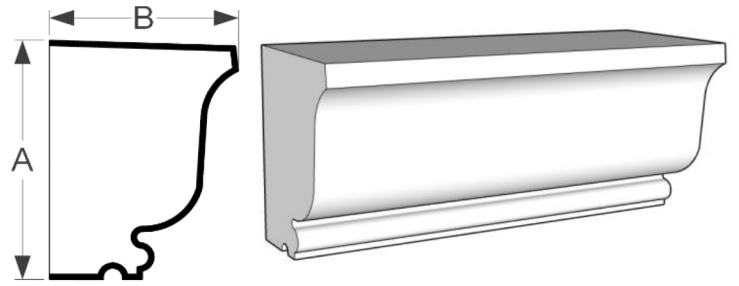

Window Casing

	A	B
CA100	6"	2-1/2"

	A	B
CA110	4"	2-1/4"

	A	B
CA120	4"	2-1/4"
CA121	5"	2-1/4"
CA122	6"	2-1/4"

VARIATIONS
AVAILABLE

	A	B
CA130	5-1/4"	3"

	A	B
CA140	5"	4-1/8"

	A	B
CA150	6-5/8"	2-1/8"

Window Casing

VARIATIONS
AVAILABLE

	A	B
CA160	6"	3-5/8"

	A	B
CA170	5-1/2"	2-5/16"

	A	B
CA180	6"	2-1/4"

Window Sill

SL100 **A** **B**
 4-3/8" 4"

SL110 **A** **B**
 5-1/4" 4"

VARIATIONS
 AVAILABLE

SL120 **A** **B**
 5-1/2" 3-7/8"

VARIATIONS
 AVAILABLE

SL130 **A** **B**
 7" 4-1/4"

SL140 **A** **B**
 5-1/8" 3"

VARIATIONS
 AVAILABLE

SL150 **A** **B**
 4" 3"

Baseboard