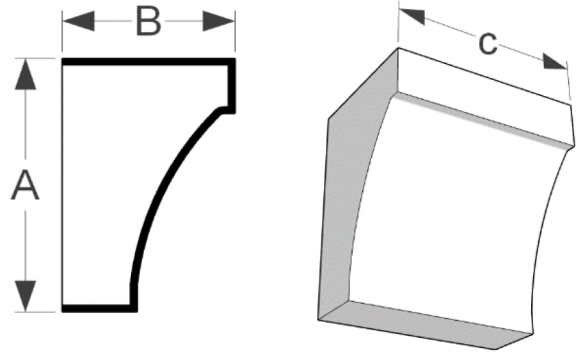

Dentil Fascia

	A	B
DF100	7-1/2"	3-1/8"

	A	B
DF110	8-3/4"	1-1/2"

	A	B
DF120	9"	2-1/4"

Dentils

Flat Dentils from Flat Stock
 "B" Thickness ranges from 1"-3"
 "C" measurement varies

	A	B	C
DB100	4-1/2"	3"	Varies

	A	B	C
DB110	5-1/2"	7"	Varies

	A	B	C
DB120	7-3/4"	6"	Varies

	A	B	C
DB130	6"	4-3/4"	Varies

	A	B	C
DB140	7-1/2"	4-3/4"	Varies

Fluted Pilasters

FP1 (Large Grooves)

Specify "A" and "B" measurement
Manufactured up to 12' in length