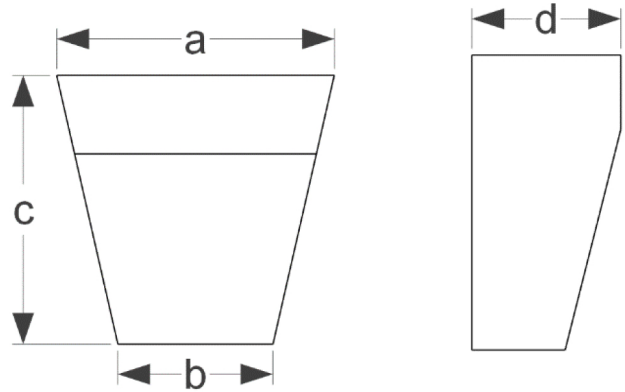

	A	B	C
PCP130	7"	4-1/8"	Varies

Round Column

Smooth

Specify radius
Manufactured up to 12' in length

Fluted

Specify radius
Manufactured up to 12' in length

Plinth Bases

PB100 **A** **B** **C**
 12" 3-3/8" Varies

PB110 **A** **B** **C**
 12" 3-1/2" Varies

PB120 **A** **B** **C**
 12" 4" Varies

PB130 **A** **B** **C**
 12" 3-1/2" Varies

Keystones

KEY100 **A** **B** **C**
 Varies Varies Varies

KEY110 **A** **B** **C**
 Varies Varies Varies