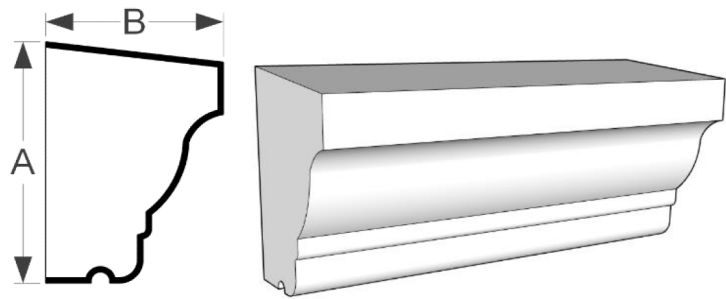

Window Casing

	A	B
CA100	6"	2-1/2"

	A	B
CA110	4"	2-1/4"

	A	B
CA120	4"	2-1/4"
CA121	5"	2-1/4"
CA122	6"	2-1/4"

VARIATIONS
AVAILABLE

	A	B
CA130	5-1/4"	3"

	A	B
CA140	5"	4-1/8"

	A	B
CA150	6-5/8"	2-1/8"

Window Casing

VARIATIONS
AVAILABLE

	A	B
CA160	6"	3-5/8"

	A	B
CA170	5-1/2"	2-5/16"

	A	B
CA180	6"	2-1/4"

Window Sill

SL100 **A** **B**
 4-3/8" 4"

SL110 **A** **B**
 5-1/4" 4"

VARIATIONS
 AVAILABLE

SL120 **A** **B**
 5-1/2" 3-7/8"

VARIATIONS
 AVAILABLE

SL130 **A** **B**
 7" 4-1/4"

SL140 **A** **B**
 5-1/8" 3"

VARIATIONS
 AVAILABLE

SL150 **A** **B**
 4" 3"

Baseboard